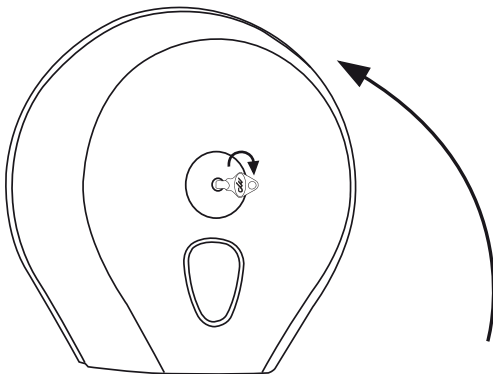

INSTRUCTIONS

1) Open dispenser with the Key

2) Fix dispenser on the wall with screws-kit

3) Insert the toilet roll.
If necessary use the core adaptor (a).

4) Close dispenser