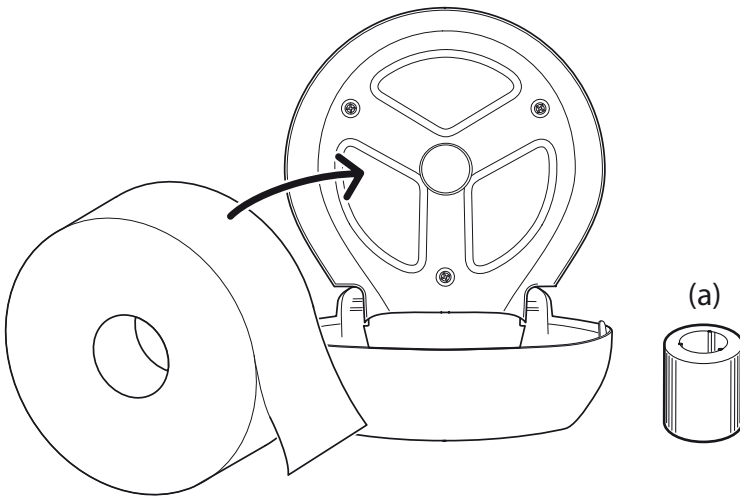

INSTRUCTIONS

1) Open dispenser with the Key

2) Fix dispenser on the wall with screws-kit

3) Insert the toilet roll.
If necessary use the core adaptor (a).

4) Close dispenser