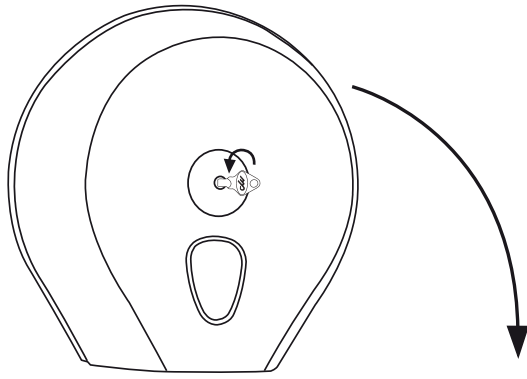

INSTRUCTIONS

1) Open dispenser with the Key

2) Fix dispenser on the wall with screws-kit

3) Insert the toilet roll.
If necessary use the core adaptor (a).

4) Close dispenser