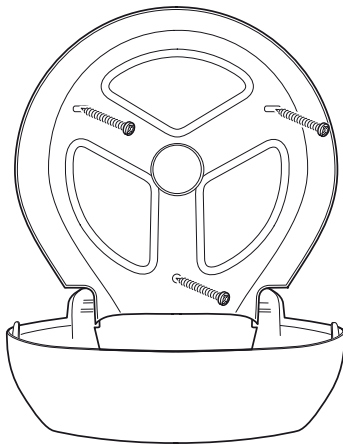

INSTRUCTIONS

1) Open dispenser with the Key

2) Fix dispenser on the wall with screws-kit

3) Insert the toilet roll.
If necessary use the core adaptor (a).

4) Close dispenser